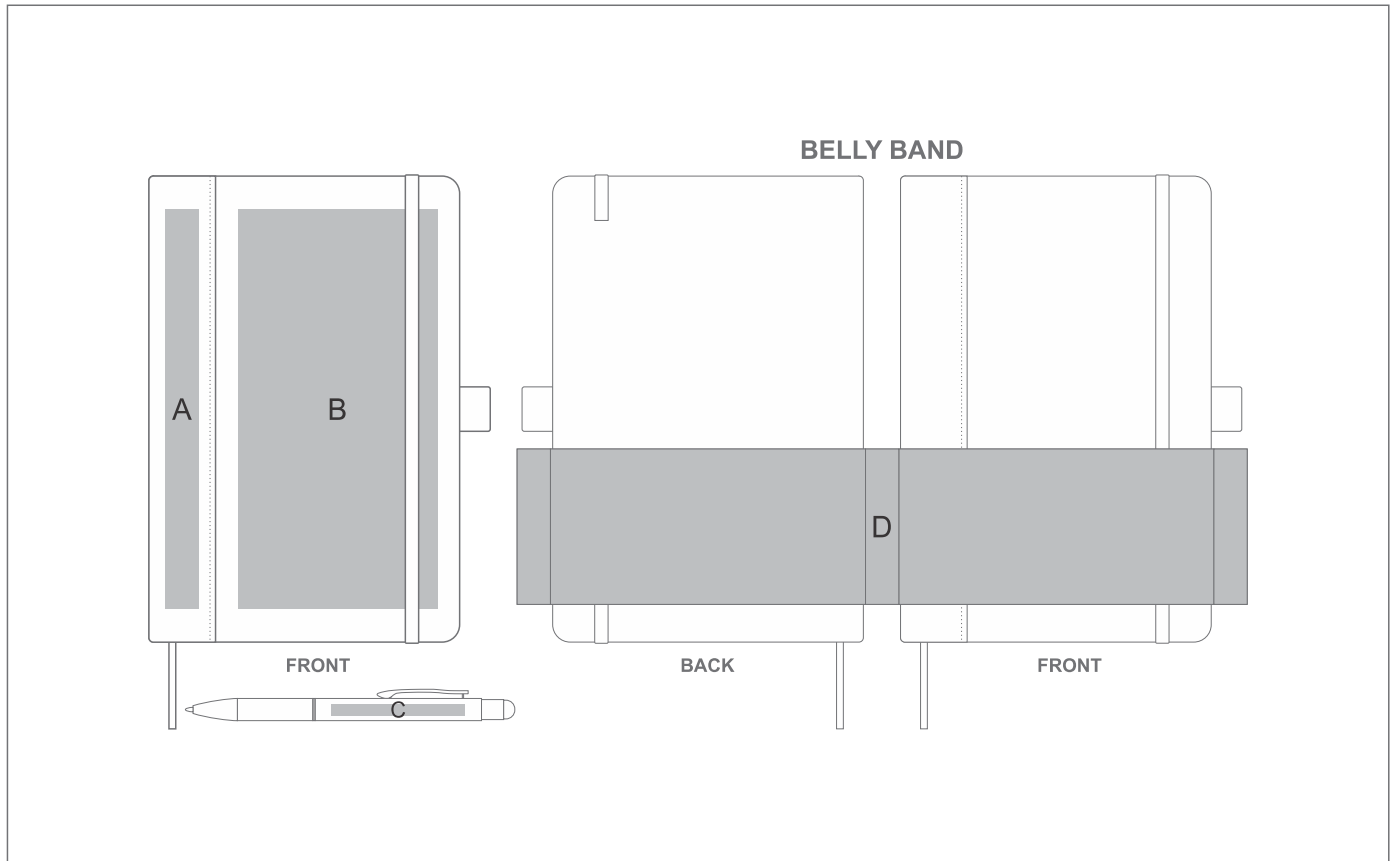

NF-OK-163-B

Okiyo Eri Bamboo & Cork Notebook & Pen Set

Need to know:

- Includes 1-Colour, 1-Position Screen Print on Notebook AND 1-Position Laser Engraving on Pen (setup fees apply)
- Due to tonal variations in the wood the laser engraving will vary from one item to the next and will likely vary in the same item.
- Laser colour - POS A & POS B - Tonal | POS C - White

Branding Options:

Position A

1. Laser Engraving (LC)
N/A
Size: 15mm wide x 180mm high
2. Digital Direct Transfer (DDT-D)
Full Colour
Size: 15mm wide x 105mm high
3. Digital Direct Transfer (DDT-A)
Full Colour
Size: 15mm wide x 148mm high
4. Digital Direct Transfer (DDT-B)
Full Colour
Size: 15mm wide x 180mm high

Position C

1. Laser Engraving (LB)
N/A
Size: 60mm wide x 5mm high

Position B

1. Laser Engraving (LC)
N/A
Size: 90mm wide x 180mm high
2. Screen Print (SC)
1 Colour
Size: 70mm wide x 130mm high
3. Digital Direct Transfer (DDT-D)
Full Colour
Size: 70mm wide x 105mm high
4. Digital Direct Transfer (DDT-A)
Full Colour
Size: 70mm wide x 130mm high

Position D

1. Belly Band A5 (BB-B)
Full Colour
Size: 329mm wide x 70mm high